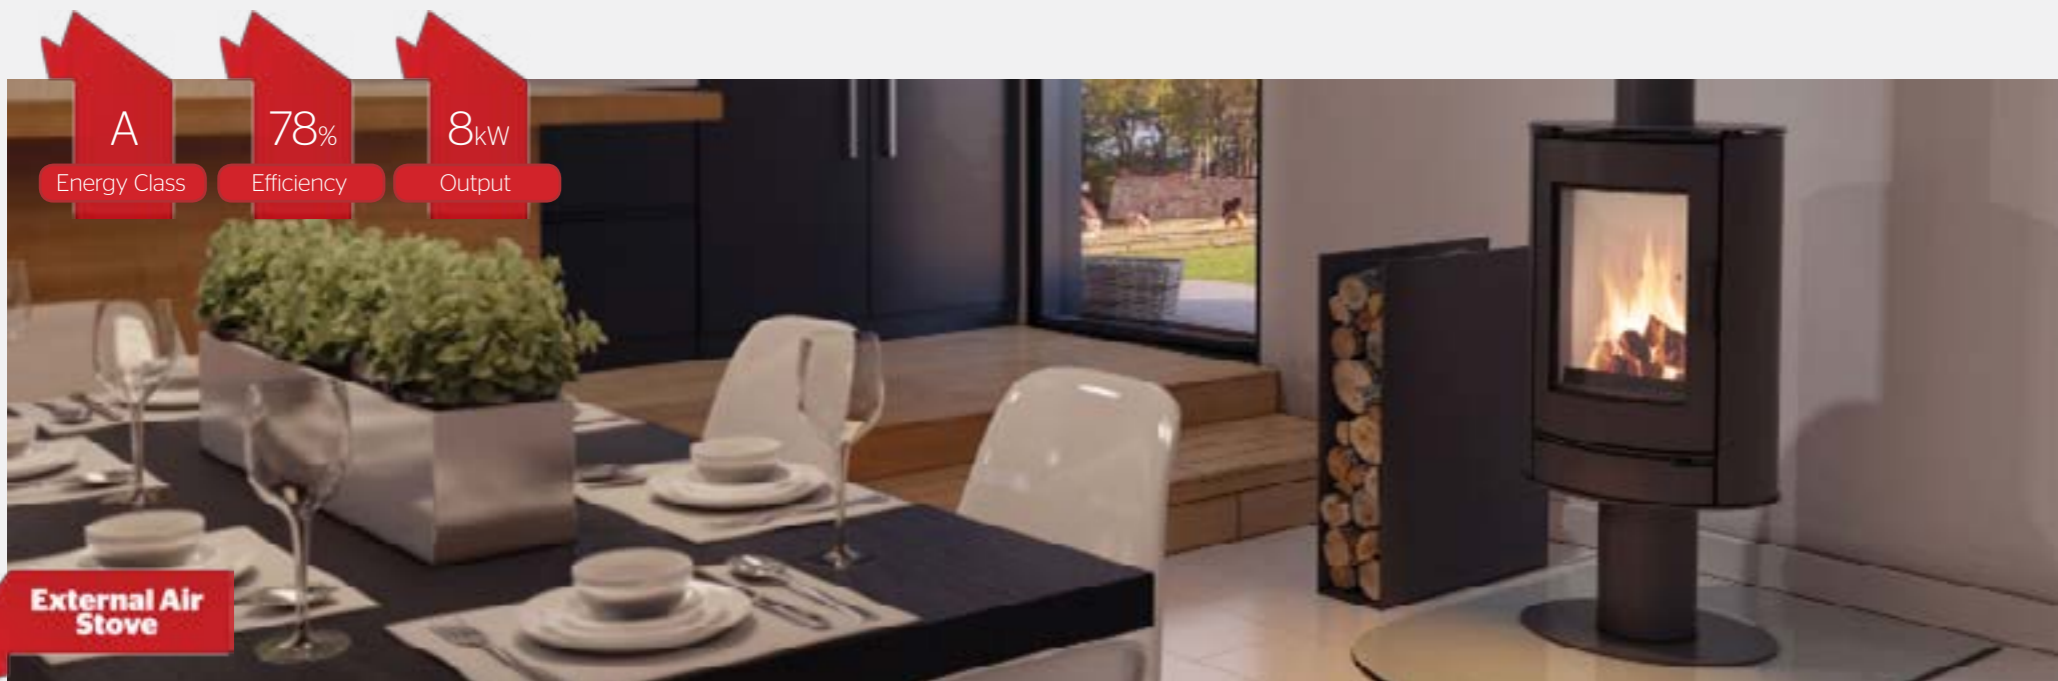

Zurich - Steel with Pedestal