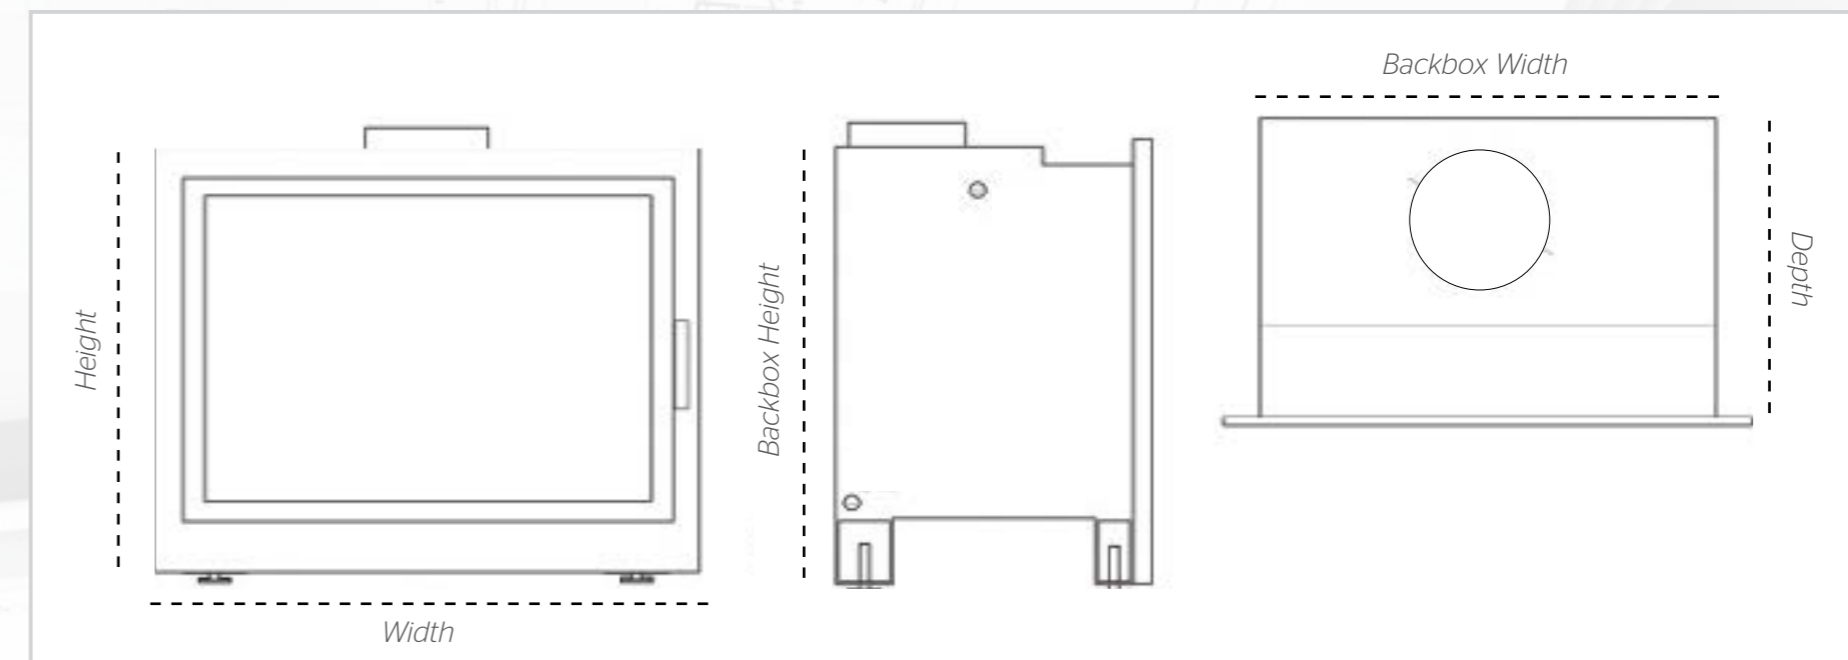

Tech Specs

	Height	Width	Depth	Backbox Height	Backbox Width	Flue
Berlin 7	614mm	452mm	406mm	-	-	125mm
Zurich 8 - Cast Iron	1052mm	515mm	472mm	-	-	125mm
Zurich 8 - Steel with Pedestal	1052mm	515mm	472mm	-	-	125mm
Orion 700 - Freestanding	750mm	715mm	370mm	-	-	152mm
Faro 400	575mm	455mm	350mm	550mm	400mm	152mm
Faro 500	625mm	570mm	350mm	550mm	500mm	152mm
Faro 55	735mm	610mm	350mm	660mm	540mm	152mm
Faro 600	625mm	670mm	350mm	550mm	600mm	152mm
Faro 600 - Double Sided	625mm	670mm	430mm	550mm	600mm	152mm
Faro 700 - 16kW Boiler	650mm	757mm	555mm	580mm	690mm	152mm
Faro 700 - 21kW Boiler	650mm	757mm	555mm	740mm	690mm	152mm
Faro 700 - 21kW Boiler Double Sided	650mm	757mm	600mm	680mm	615mm	152mm
Lisbon 400	625mm	475mm	375mm	550mm	400mm	152mm
Lisbon 500	625mm	575mm	375mm	550mm	500mm	152mm
Lisbon 700	625mm	765mm	375mm	550mm	690mm	152mm
Lisbon 900	625mm	960mm	375mm	550mm	890mm	152mm
Lisbon 900 - Double Sided	625mm	960mm	430mm	550mm	890mm	152mm
Porto 400	575mm	455mm	370mm	515mm	400mm	152mm
Porto 600	575mm	650mm	370mm	515mm	590mm	152mm
Porto 600 - Double Sided	575mm	650mm	430mm	515mm	590mm	152mm
Alvor 400	575mm	455mm	370mm	520mm	400mm	152mm
Alvor 600	575mm	640mm	370mm	520mm	590mm	152mm

**Dimensions are of stove only including frame further space should be allocate for collars, pipework etc.

**All dimensions are correct at time of print

A Henley stove with this icon features a tertiary air system. This creates a cleanburn system where hot air is pushed into the firebox above the normal height of the fire. This allows the excess gasses to combust given a cleaner burn.

European standard of test for stoves fired by solid fuel, Incorporating corrigenda September 2003, June 2006 and August 2007

A Henley stove with this icon means that the stove is fully compliant with regulations for fully passive houses.

A Henley stove with this icon has an external air facility allowing the air to come directly from outside your building rather than through a vent in the room. This is required for heat recovery systems in new build projects.

All Henley stoves come with a 5 year warranty on the body of the stove.

*** All stove measurements, stove drawings and boiler pipe drawings can be found on www.henleystoves.com
*** All information is correct at time of print however for more up to date information visit www.henleystoves.com
*** Picture are for illustration purposes and some designs may have changed before going to print

July 2015