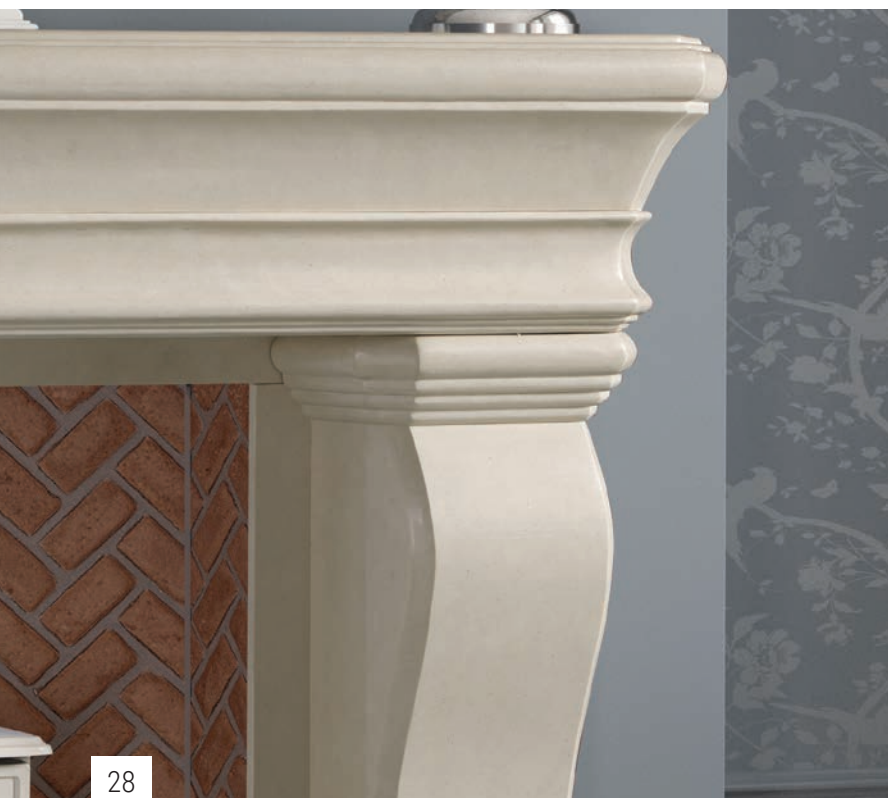

Hemingway

Broad, imposing pillars & a deep traditional French mantel design make the Hemingway a perfect centrepiece for any room.

Available in varying widths depending on individual requirements.

Finish Available

Ivory Pearl / Alpine White

Sizes Available

Hemingway 60": Height - 1255mm* / Width - 1525mm

Hemingway 66": Height - 1280mm* / Width - 1675mm

*hearth height not included